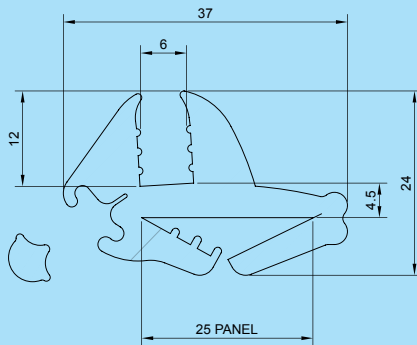

Insert Strip for Opening Window Seals continued

CS 1682

PVC

20 METRE COIL

BY THE METRE

COLOUR GREY

CS 1683

PVC

20 METRE COIL

COLOUR GREY

Fixed Window Rubber Seals complete with Filler Strip

CS 787

EPDM

15 METRE COIL

BY THE METRE