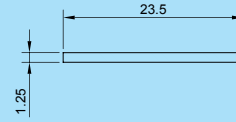

Insert Strip for Opening Window Seals continued

CS 1682

PVC

20 METRE COIL

BY THE METRE

COLOUR GREY

CS 1683

PVC

20 METRE COIL

COLOUR GREY

Fixed Window Rubber Seals complete with Filler Strip

CS 787

EPDM

15 METRE COIL

BY THE METRE

CS 789