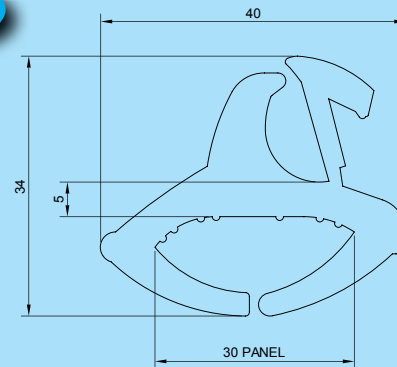

EPDM

20 METRE COIL

BY THE METRE

CS 788

EPDM

20 METRE COIL

BY THE METRE